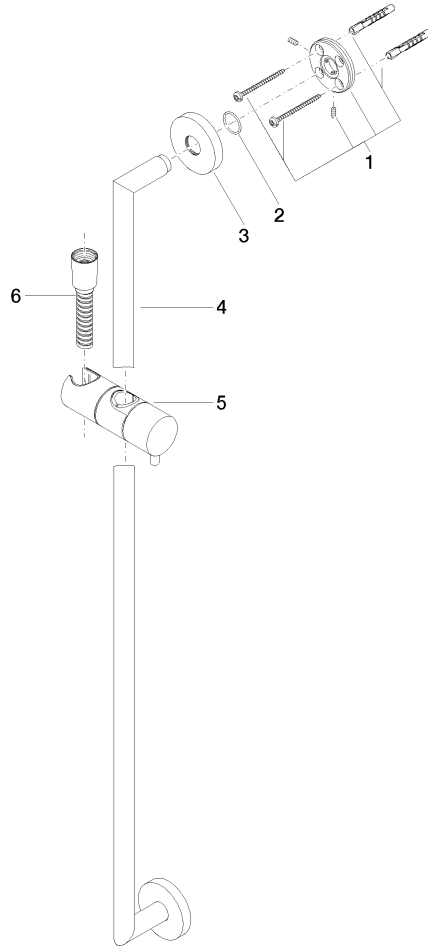

Shower set - Brushed Dark Platinum

TARA

ST 050 201 5660

Fits: TARA, META

- slide bar
- Pipe diameter 18 mm
- rosette Ø 55 mm
- gauge 800 mm
- metal shower hose 1750mm with integrated anti-twist protection
- shower hose connector 3/8"
- Three or five settings: COMPACT RAIN, COMPACT SOFT FLOW, COMPACT AQUAPRESSURE FLOW, max. flow rate 15 l/min (at 3 bar)
- Function from: 7 l/min
- spray head Ø 100mm

Fits: TARA, META

- slide bar
- Pipe diameter 18 mm
- rosette Ø 55 mm
- gauge 800 mm
- metal shower hose 1750mm with integrated anti-twist protection
- shower hose connector 3/8"

This article does not include a hand shower!

Required miscellaneous

Hand shower FlowReduce - Brushed Dark Platinum 28 018 979-99 0010

ST 050 201 5660

mm [inches]

Certificates

WRAS_2009048. ACS_20 ACC LY 738. IAPMO_4976 (4).

ST 050 201 5660

Spare parts list

No.	Item Number	Name	Quantity used	Delivery time
1	05 17 62 500 00 90	fixing set	2	2
2	90 14 10 032 00 90	seal	2	2
3	08 27 62 500-99	rosette	2	30
4	05 28 22 590 01-99	bar	1	30
5	12 580 970-99	Slide unit - Brushed Dark Platinum	1	30
6	28 322 970-99	Metal shower hose 1/2" x 3/8" x 1750 mm - Brushed Dark Platinum	1	2